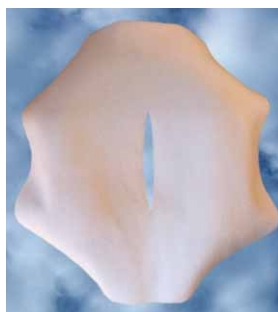

Stress Causes Wrinkles. Your Massage Shouldn't.

Cradle Fleece™ is the softest, most comfortable face rest cover available. While you send your client into soothing bliss, Cradle Fleece gently supports the chin to take pressure off cheek bones and keeps the face from squeezing through the face cradle. It also keeps the neck in proper alignment for prone neck massage.

Comfort

Cradle Fleece is much more comfortable than an ill-fitting pillow case. Your clients will thank you for their no-crease face.

Ease of Use

Put Cradle Fleece in position. Massage. Remove. Replace. Repeat.

Superior Washability

100% Polyester Fleece. Easy care. Machine wash cold, no bleach. Tumble dry, low heat.

Reuse

Cradle Fleece's soft-as-a-cloud polyester fleece is more stain resistant than cotton, and it doesn't shrink.